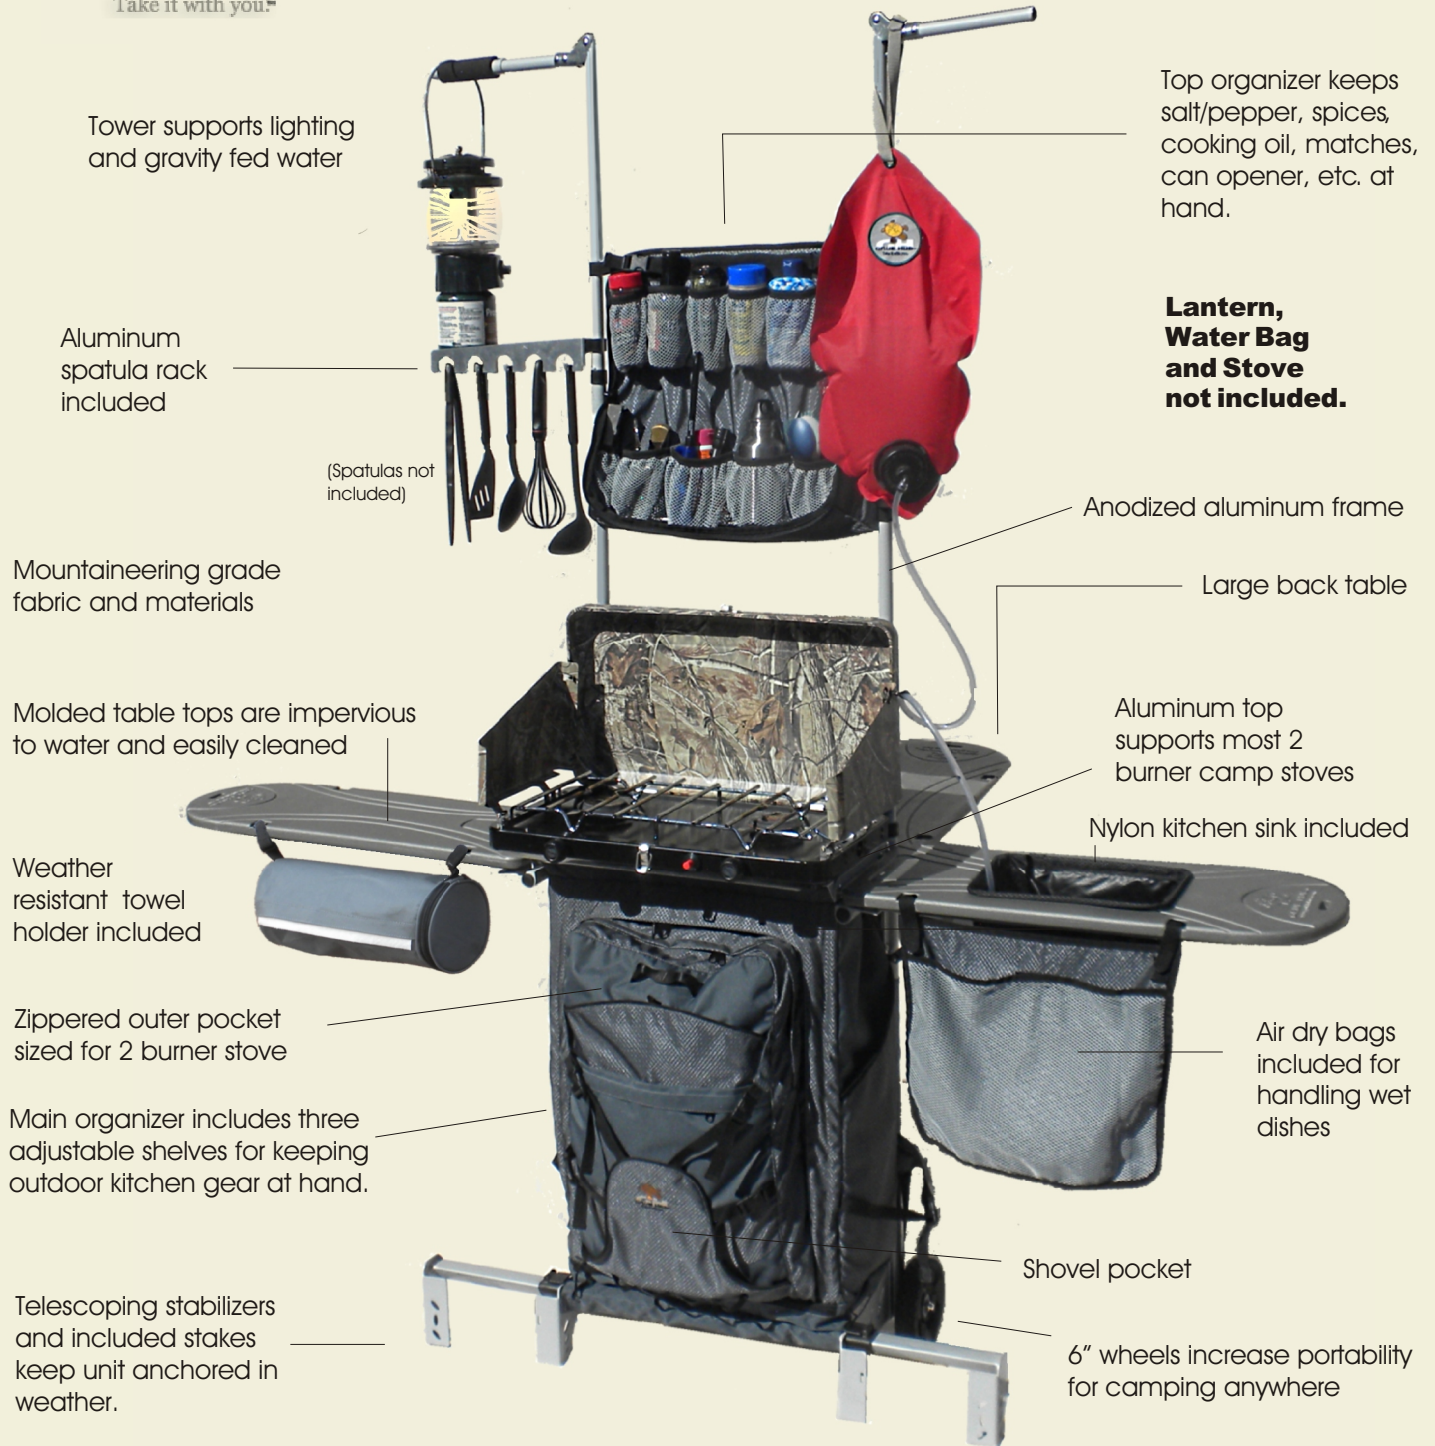

Molded table tops are impervious
to water and easily cleaned

Weather
resistant towel
holder included

Zippered outer pocket
sized for 2 burner stove

Main organizer includes three
adjustable shelves for keeping
outdoor kitchen gear at hand.

Telescoping stabilizers
and included stakes
keep unit anchored in
weather.

Top organizer keeps
salt/pepper, spices,
cooking oil, matches,
can opener, etc. at
hand.

**Lantern,
Water Bag
and Stove
not included.**

Anodized aluminum frame

Large back table

Nylon kitchen sink included

Air dry bags
included for
handling wet
dishes

Shovel pocket

6" wheels increase portability
for camping anywhere

The world's lightest and most portable all terrain camp kitchens and field stations

www.grubhubusa.com

U.S. Patents 7,901,018 and 8,127,690

Model: Mesa I

The world's lightest and most portable all terrain camp kitchens and field stations

Grub Hub USA 1145 S. Red Cliffs Road Leeds, UT 84746